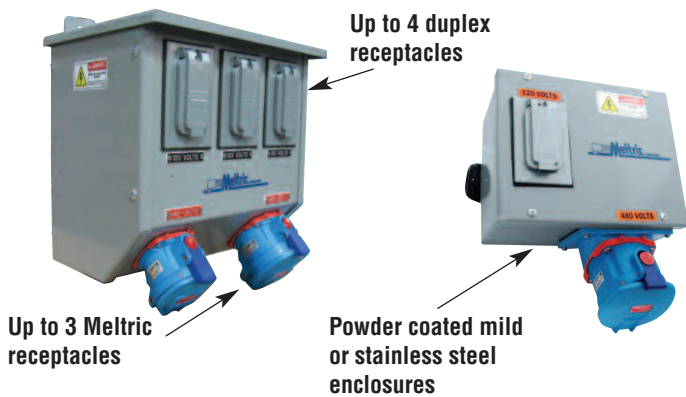

## Wall Boxes with Integral Circuit Protection

Provide extra protection with local fusing or circuit breakers in an integral package or in combination with an auxiliary bladed disconnect switch.

### Protect Users with 100kA Short Circuit Ratings

Meltric's switch rated plugs and receptacles have up to 100kA short circuit closing and withstand rating when used in circuits protected by RK1 current limiting fuses.

## Dual Voltage Boxes – Non-fused

For plugging in both heavy duty equipment such as welders or lighter duty equipment such as power tools. Commonly used in automotive industry and other large manufacturing facilities.