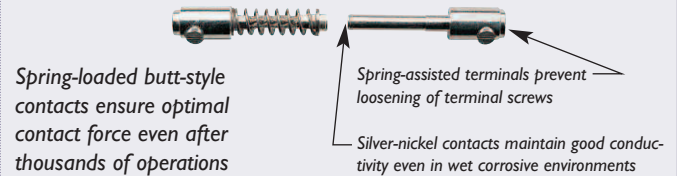

Durability Ensures Long-Term Safety