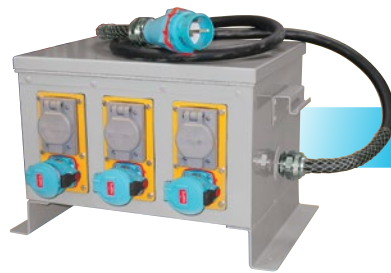

POWER DISTRIBUTION

MELTRIC manufactures a wide variety of specialty products to fit specific application needs and to help users benefit from the advantages of MELTRIC's Switch-Rated plugs and receptacles where ever connections may need to be made and broken.

CUSTOM P. 154

WIDE VARIETY OF PLATFORMS AND FEATURES

- Custom engineered
- Featuring Switch-Rated plugs & receptacles

RUBBER BOX P. 156

PORTABLE RUBBER BOX PLATFORM

- Standard or custom configurations
- One, two, or three tier rubber boxes
- Featuring Switch-Rated plugs & receptacles